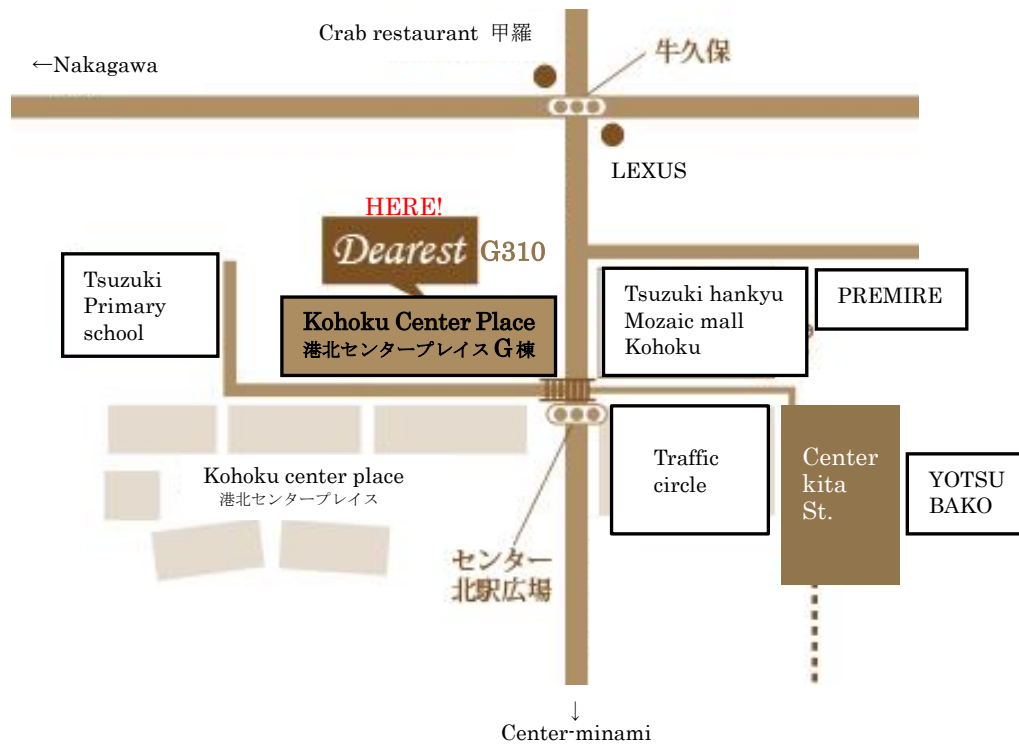

## Access

G310 6-1 Nakagawa Tsuzuki-ku Yokohama-city Kanagawa-ken 224-0001

By train ... 5 minute walk from center-kita station (blue line, green line of Yokohama-city subway)

By car ... please use the parking lot in Tsuzuki hankyu & Mozaic mall Kohoku.

## About us

*Dearest*

Address G310 6-1 Nakagawa Tsuzuki-ku Yokohama-city Kanagawa-ken 224-0001

Homepage <http://www.j-dearest.com>

Blog <http://ameblo/j-dearest/>

Open 10:00-17:00 (holidays not fixed)

Contact person Maya Fukui